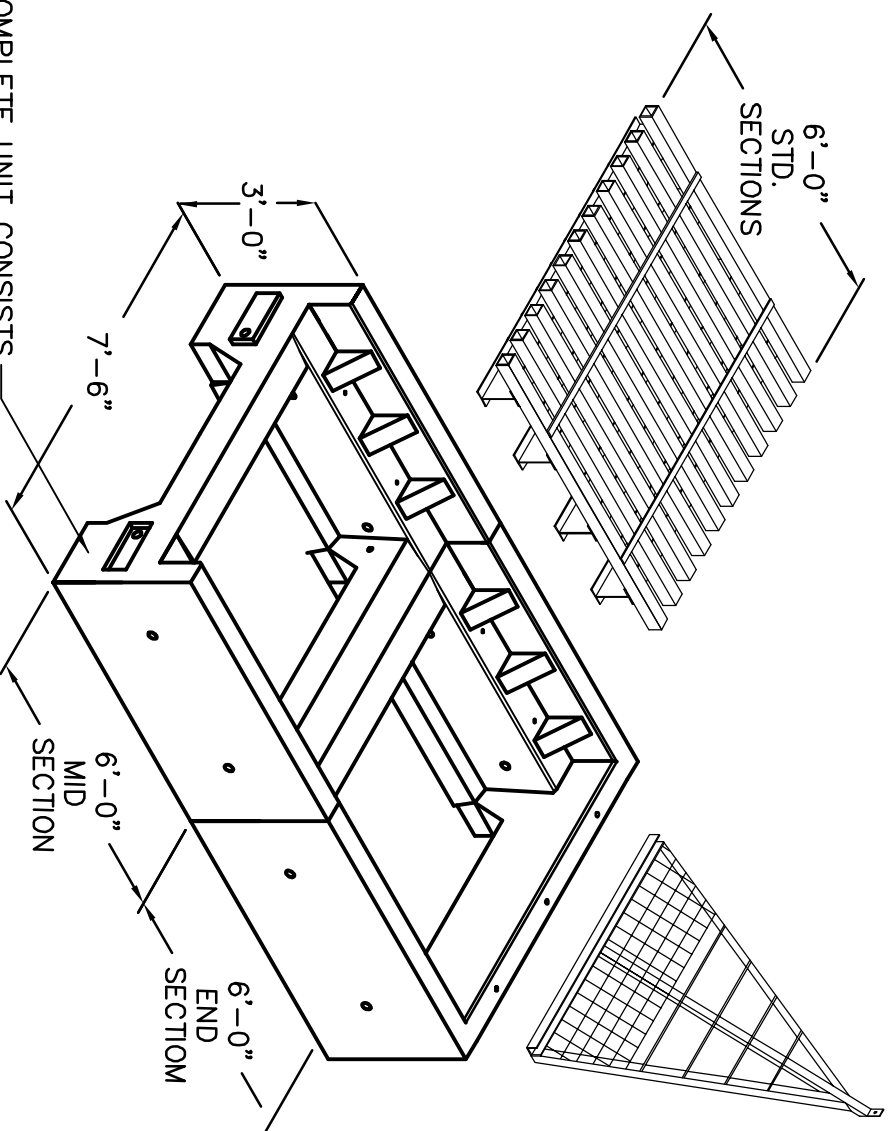

COMPLETE UNIT CONSISTS OF 2 END SECTIONS AND ANY NUMBER OF MID SECTIONS

ISOMETRIC VIEW

SECTION	WEIGHT
END SECTION	7,040 Lbs.
MID SECTION	6,340 Lbs.
MED. DUTY GRILL	960 Lbs.
HEAVY DUTY GRILL	1,250 Lbs.

- WYDOT STANDARD CATTLEGUARD
- GRILLS AND WINGS AVAILABLE UPON REQUEST
- INFORMATION SHOWN IS STANDARD. PLEASE CALL FOR SPECIAL APPLICATIONS
- SCALE: NONE